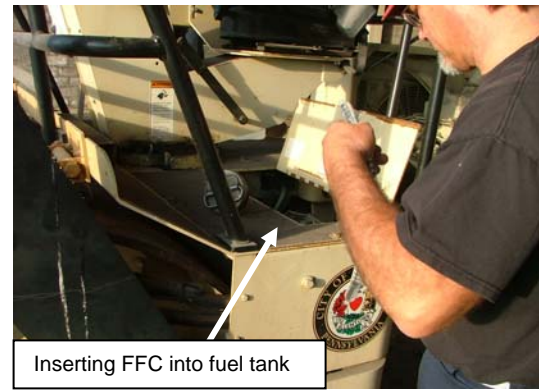

City of Allentown, PA
Installation Date: 10/18/10 - B
Fitch Fuel Catalyst (FFC) Installations

1998 Ingersoll-Rand IRDD24 Equip #7544 – Fitch Fuel Catalyst Model F14TS

2002 Ingersoll-Rand DD-90 - #7597
Fitch Fuel Catalyst Model F14TS

Inserting FFC into fuel tank

Inserting FFC into fuel tank

2002 ODB LCT6000N – Equip #7685 – Fitch Fuel Catalyst Model F10TS

2003 John Deere 410G - #7555
Fitch Fuel Catalyst Model F14TS

Inserting FFC into fuel tank