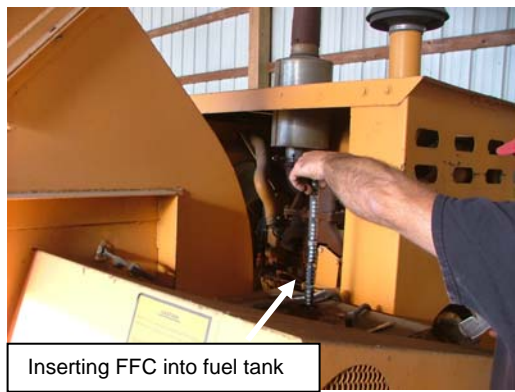

City of Allentown, PA
Installation Date: 10/18/10 - B
Fitch Fuel Catalyst (FFC) Installations

1998 Ingersoll-Rand IRDD24 Equip #7544 – Fitch Fuel Catalyst Model F14TS

2002 Ingersoll-Rand DD-90 - #7597
Fitch Fuel Catalyst Model F14TS

Inserting FFC into fuel tank

Inserting FFC into fuel tank

2002 ODB LCT6000N – Equip #7685 – Fitch Fuel Catalyst Model F10TS

2003 John Deere 410G - #7555
Fitch Fuel Catalyst Model F14TS

Inserting FFC into fuel tank