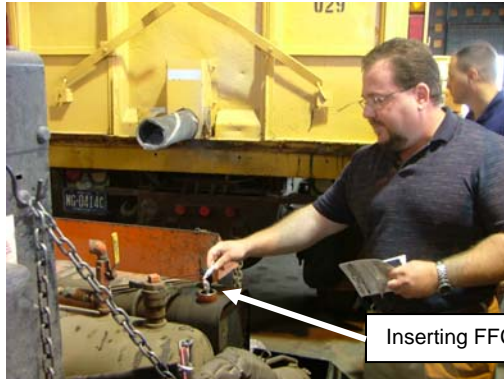

City of Allentown, PA
Installation Date: 9/24/10
Fitch Fuel Catalyst (FFC) Installations

Crafcro 250D Super Shot (Crack) Sealer, Equip # 7570 – Fitch Fuel Catalyst Model F5TS (2 Qty)

2008 Dura Patcher 125DJT (Crack) Sealer, Equip # 7571 – Fitch Fuel Catalyst Model F5TS (2 Qty)